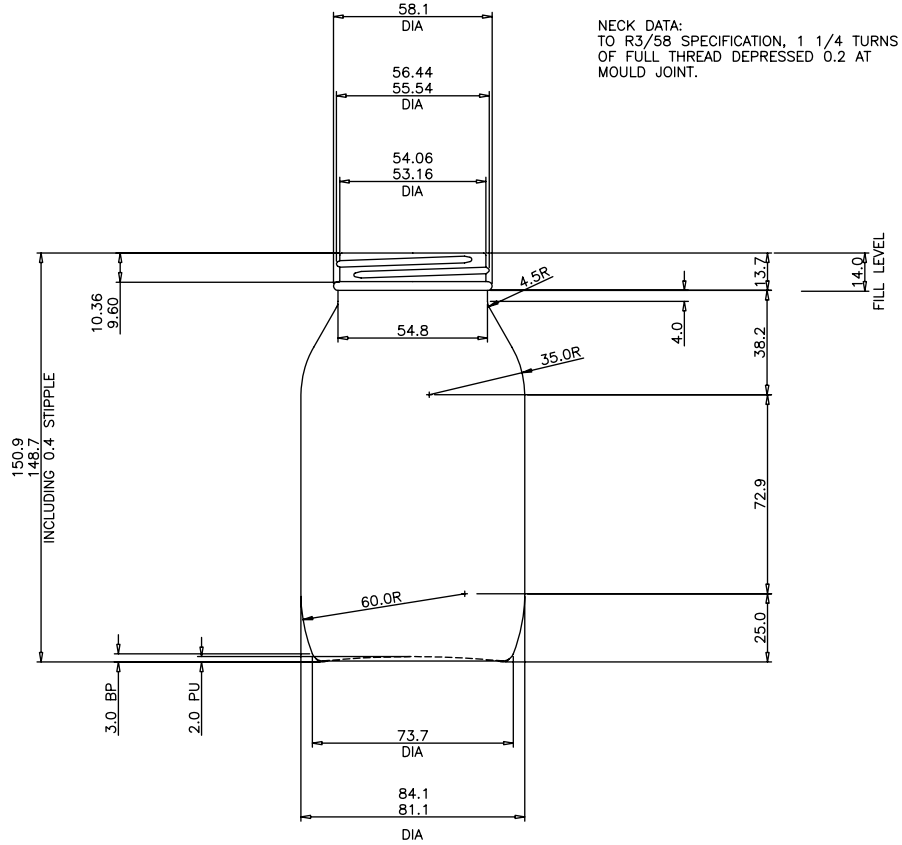

18

24

# HS FRENCH FLINT

THE GLASS CONTAINER SPECIALISTS

VIEW ON BASE  
SHOWING EMBOSSED MARKING  
STANDING AREA EMBOSSED  
WITH CRESCENT STIPPLE

## 500ML WHITE FLINT POWDER GLASS JAR

Product code	WPOW500
Finish	58R3
Capacity	500ml
Brim-full capacity	555ml